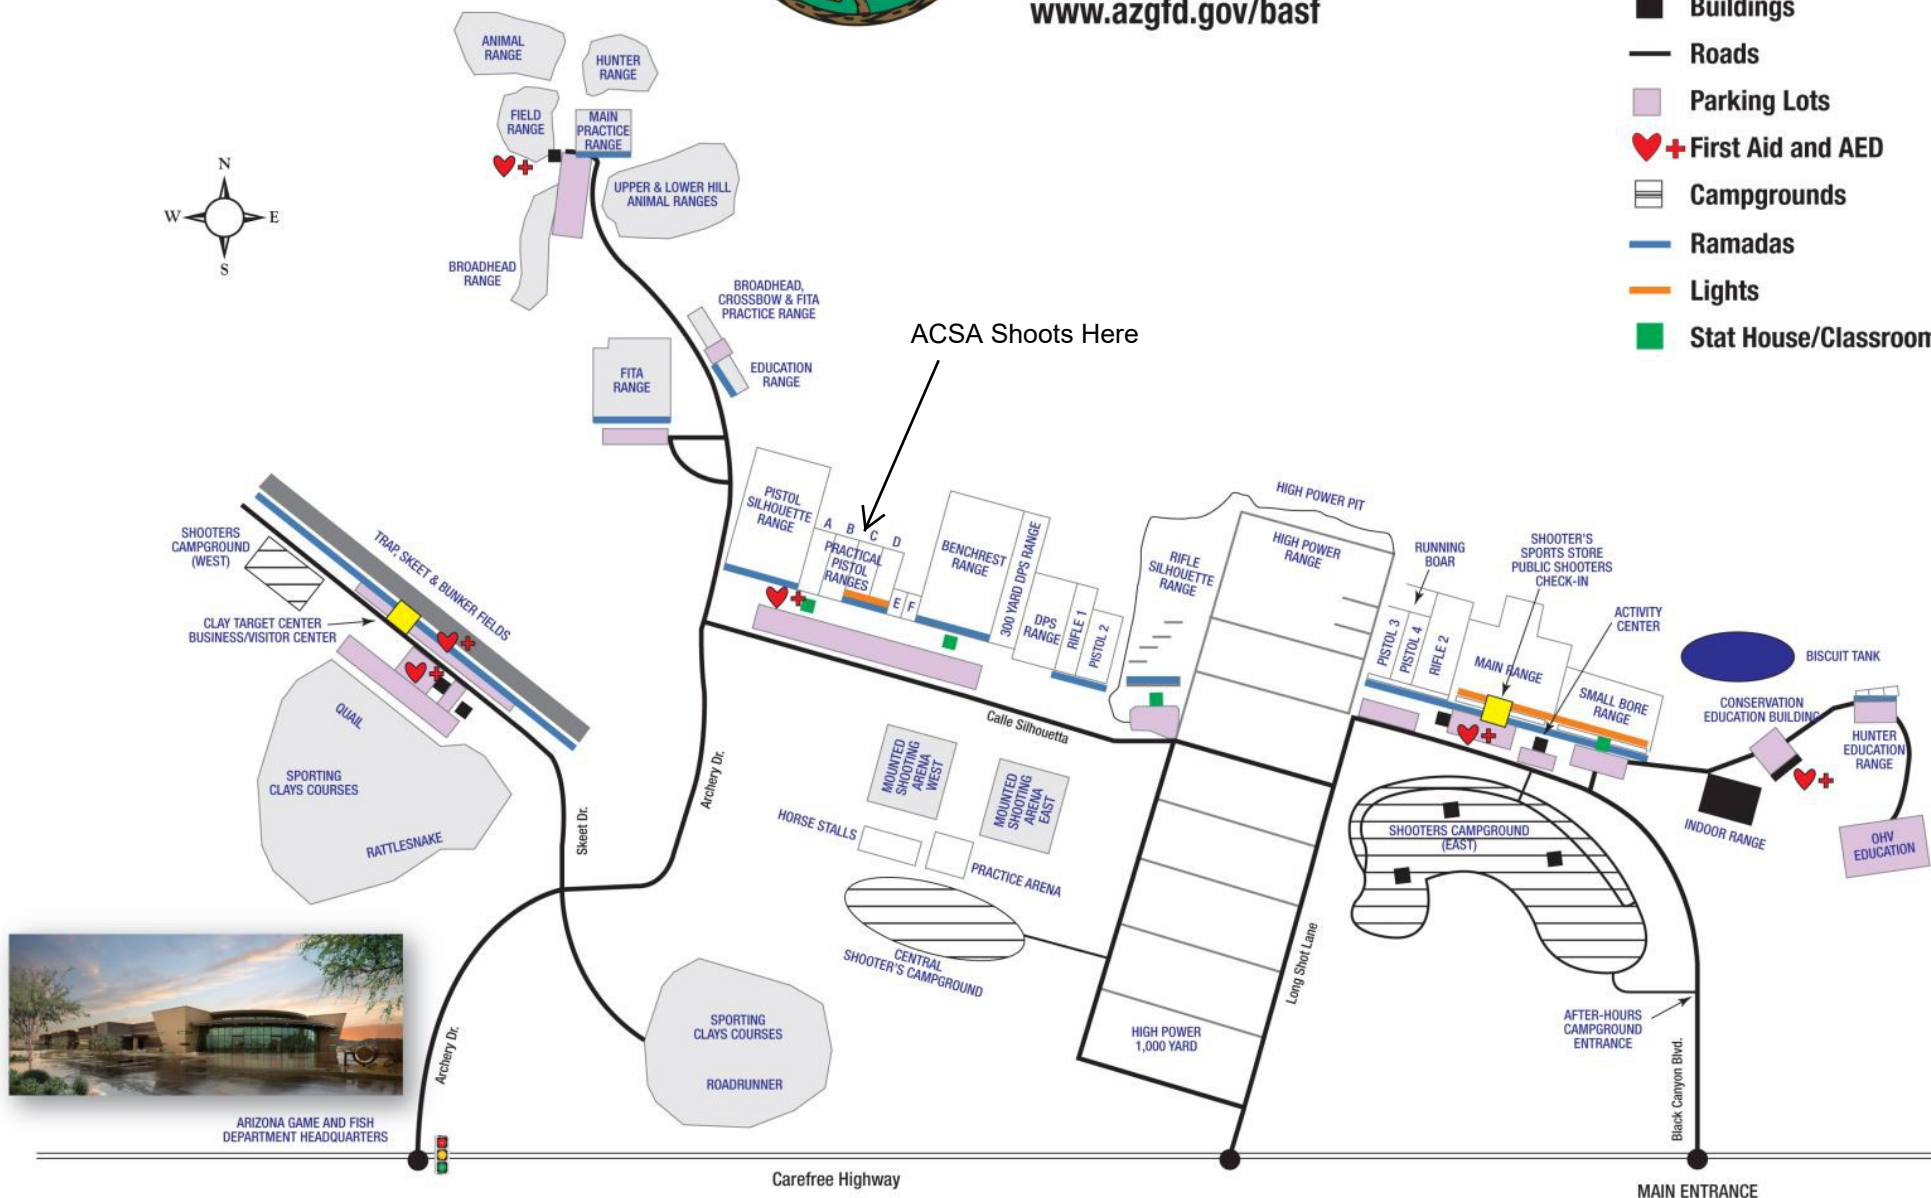

Ben Avery Shooting Facility
4044 W. Black Canyon Blvd.
Phoenix, Arizona 85086

P. 623-582-8313 F. 623-582-5317
www.azgfd.gov/basf

1. **KEY:**
2. Buildings
   - Roads
   - Parking Lots
   - ♥+ First Aid and AED
   - ▨ Campgrounds
   - Ramadas
   - Lights
   - Stat House/Classroom